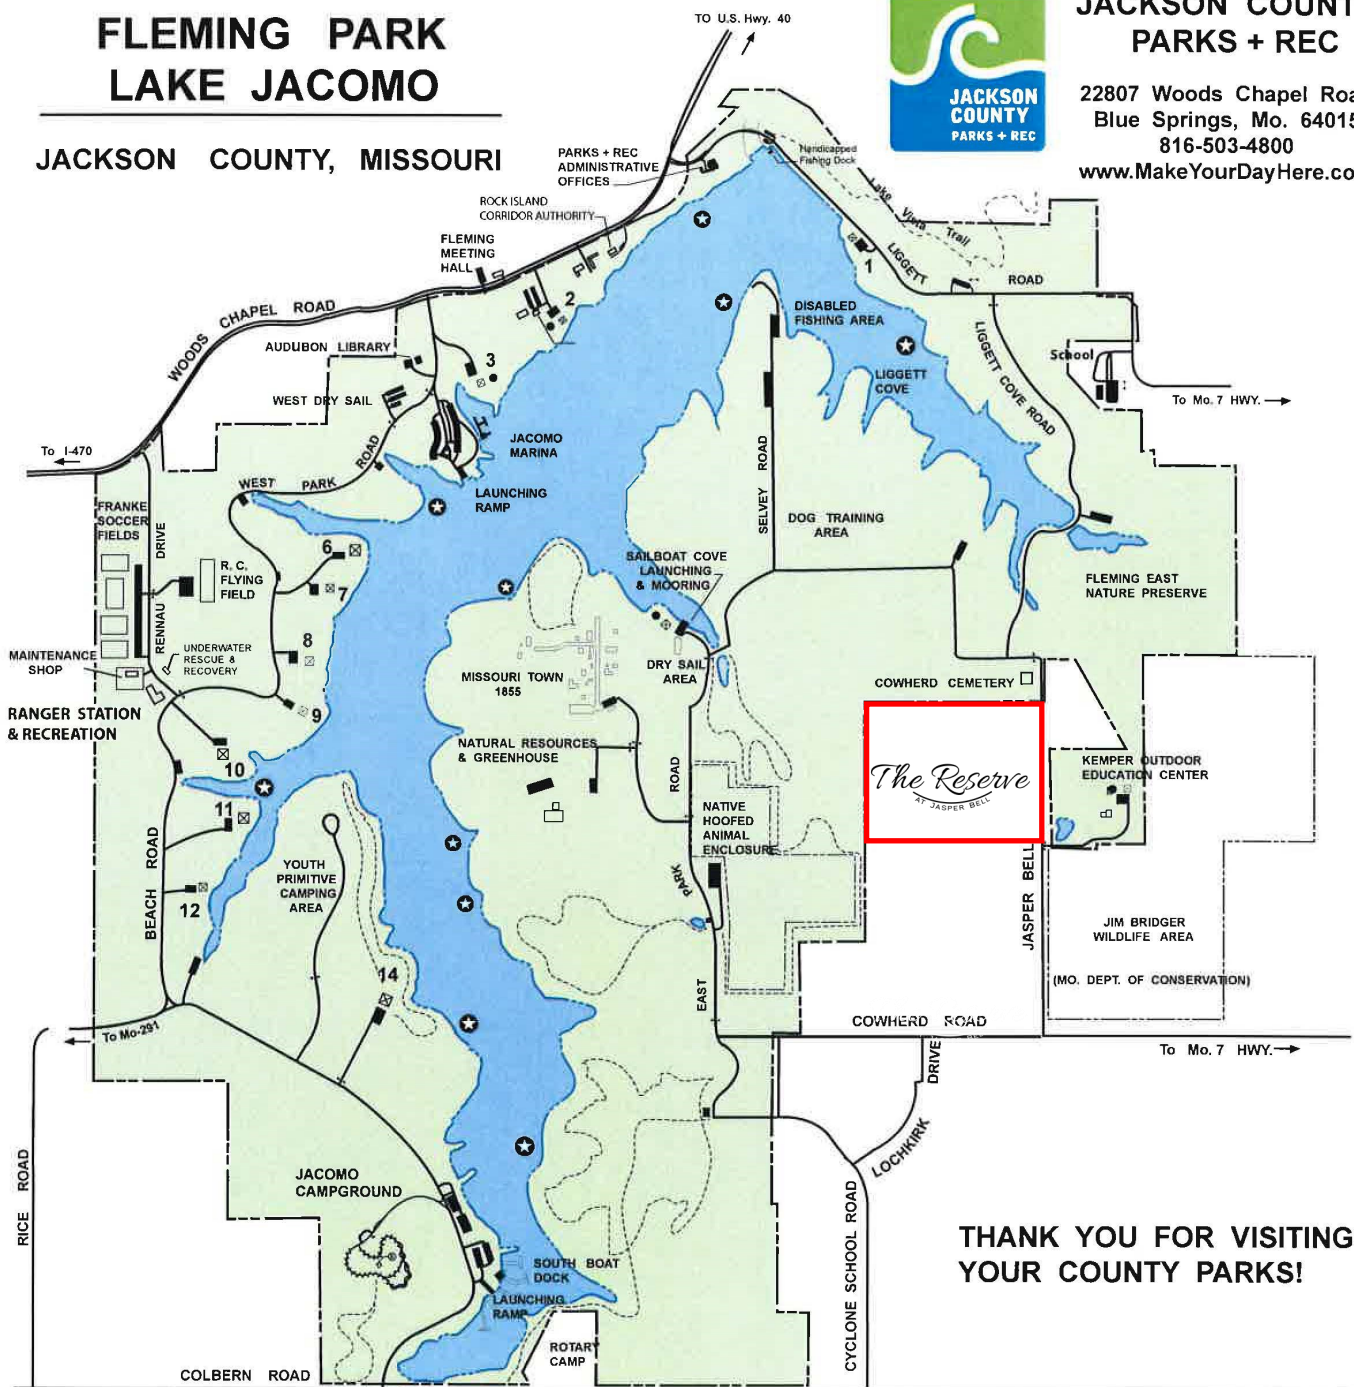

FLEMING PARK LAKE JACOMO

JACKSON COUNTY, MISSOURI

**JACKSON COUNTY
PARKS + REC**

22807 Woods Chapel Road
Blue Springs, Mo. 64015
816-503-4800
www.MakeYourDayHere.com

**THANK YOU FOR VISITING
YOUR COUNTY PARKS!**

RESTROOM	●	<p>NORTH</p> <p>0 200 400 600 800</p>
PARK BOUNDARY	---	
SHELTERS	⊠	
TRAILS	---	
CRAPPIE BEDS	★	